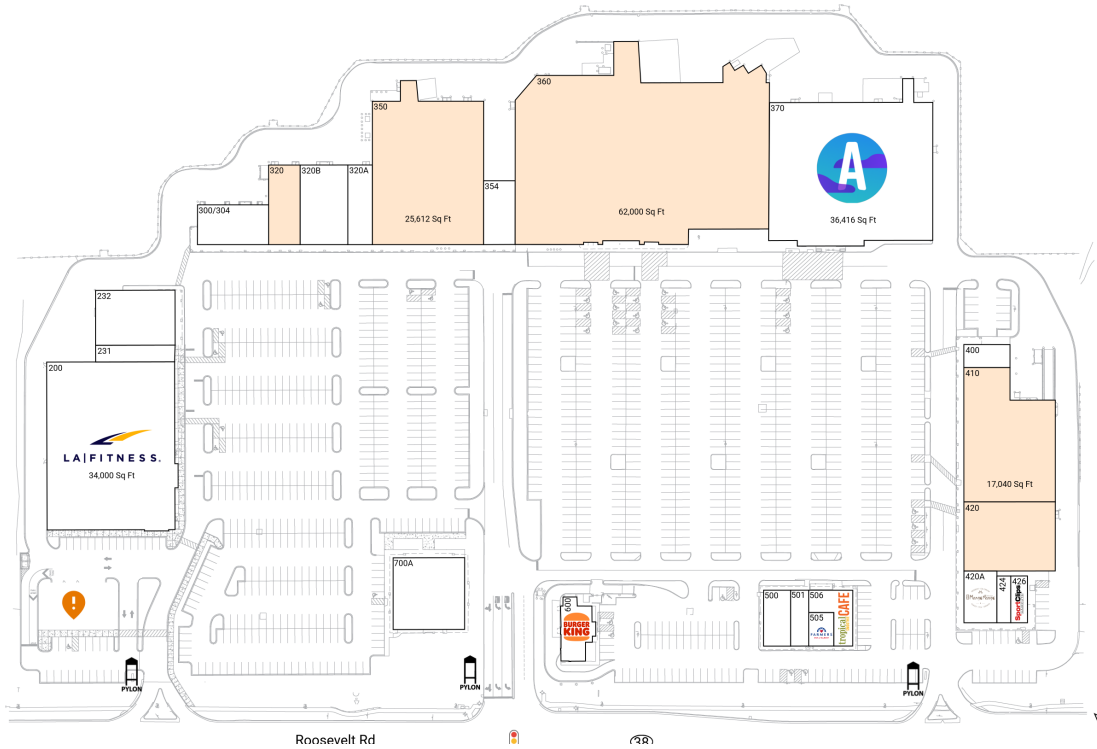

High Point Centre

401-581 East Roosevelt Road | Lombard, IL 60148

DuPage County Chicago-Naperville-Elgin, IL-IN 240,345 Sq Ft

41.8592, -88.0050

Available Spaces

320	3,974 Sq Ft	360°	410	17,040 Sq Ft	360°
350	25,612 Sq Ft	360°	420	9,965 Sq Ft	360°
360	62,000 Sq Ft	360°			

Current Tenants

Space size listed in square feet

200	LA Fitness	34,000
231	ST Fine Jewelers	2,800
232	Niswa Fashion	5,866
300/304	Seoul Bites Korean BBQ	4,400
320A	Hello Shawarma	3,000
320B	Souq Market	6,000
354	Holy Buckets Halal Chicken	3,200
370	Altitude Trampoline Parks	36,416
400	Cafe Bethak	1,590
420A	Mango Mango Dessert	2,996
424	Klassy Lashes & Threading	900
426	Sport Clips	1,060
500	Sufra	2,380
501	Chi Tea	1,593
505	Farmers Insurance	1,318
506	Tropical Smoothie Cafe	2,549
600	Burger King	3,670
700A	Ace Dental Center	8,016

This site plan is for illustrative and information purposes only, showing the general layout of the shopping center; and is not a legal survey. Brixmor makes no representation or warranty that the shopping center is exactly as depicted as site conditions and tenant mix are subject to change over time.